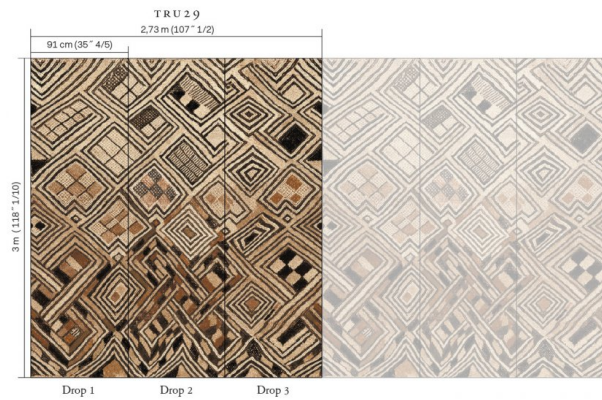

Spec Sheet

TRU 29: Panoramic design of 3 drops. Total dimension 2,73 x 3 m (107" 1/2 x 118" 1/10).
This panoramic has been created as a continuous design and can therefore be repeated endlessly.
Drops can not be ordered individually.

Collectie

Tribu

Dessin

Shoowa

Referentie

TRU29

Samenstelling

Natuurmuurbekleding op vlies