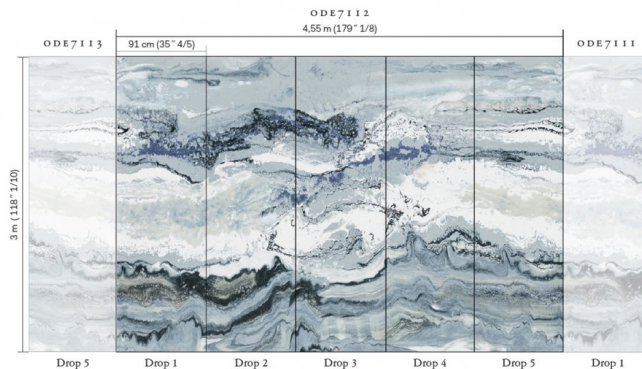

## Spec Sheet

ODE7112: Panoramic design of 5 drops. Total dimension 4,55 x 3 m (179<sup>1</sup>/<sub>8</sub> x 118<sup>1</sup>/<sub>10</sub>).  
This panoramic has been created as a continuous design and can therefore be repeated endlessly.  
Drop 1 or 5 can be ordered individually.

Beschrijving

Linnen op vlies

Afmetingen

ODE7112: paneel van 4,55 m (5 x 91 cm) x 3,00 m / ODE7111+ODE7113: paneel van 91 cm x 3,00 m

Aanzet

Rechte aanzet 300 cm

Lijm

Lijm voor vliesbehang zoals Arte Clearpro of 100 % dispersielijm