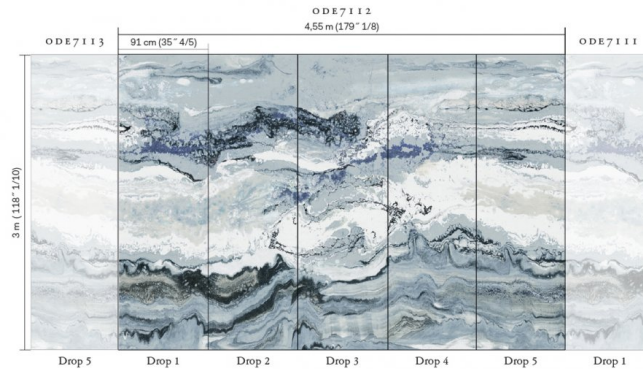

Spec Sheet

ODE7112: Panoramic design of 5 drops. Total dimension 4,55 x 3 m (179¹/₈ x 118¹/₁₀).
This panoramic has been created as a continuous design and can therefore be repeated endlessly.
Drop 1 or 5 can be ordered individually.

Beschrijving

Linnen op vlies

Afmetingen

ODE7112: paneel van 4,55 m (5 x 91 cm) x 3,00 m / ODE7111+ODE7113: paneel van 91 cm x 3,00 m

Aanzet

Rechte aanzet 300 cm

Lijm

Lijm voor vliesbehang zoals Arte Clearpro of 100 % dispersielijm